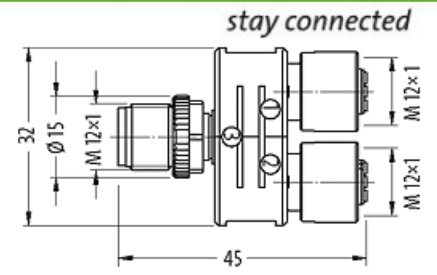

Product may differ from Image