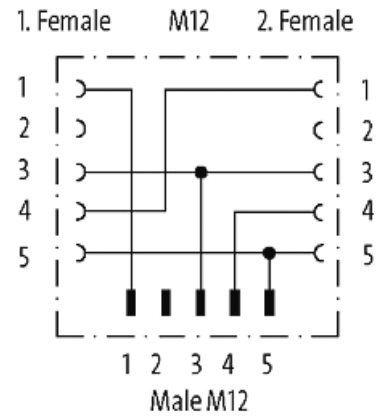

Product may differ from Image